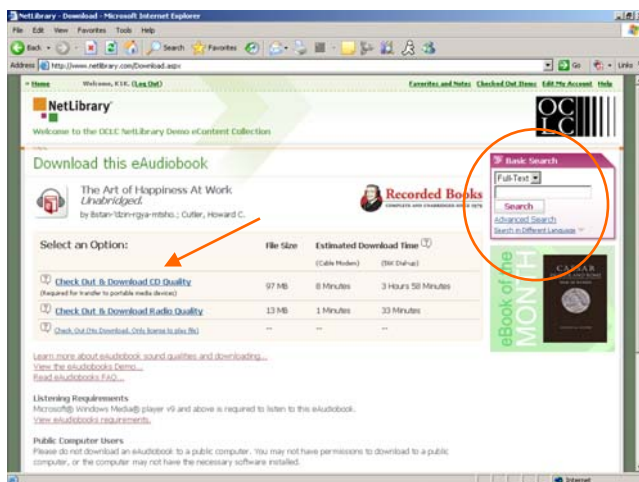

To Find and Download eAudiobooks:

- Browse by Subject or Search by Keyword, Title, Narrator, or Author
- Click '[Download this eAudiobook](#)'
- Click "[Check Out and Download CD Quality](#)" (CD quality is required for transfer to portable device)
- Open the file in your media player to acquire a license to play the eAudiobook on your computer
- Questions about transferring to a portable device? Visit <http://www.oclc.org/services/brochure/s/goingportable.pdf> for more detailed information