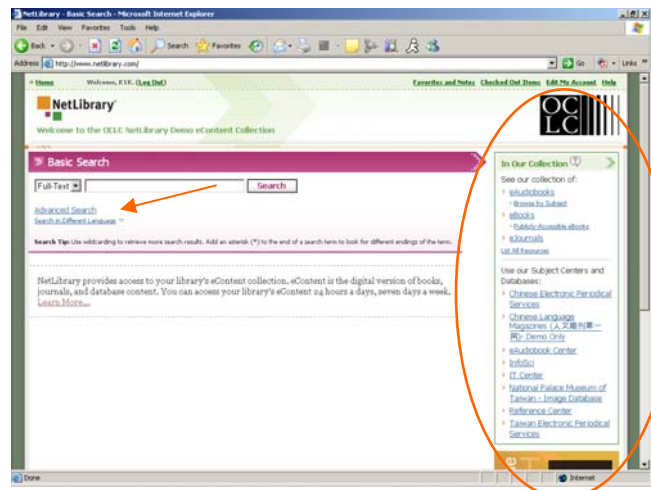

Dear Library Partner,

Welcome to your NetLibrary Demo Account! The following information should help you begin to explore the NetLibrary site. This account is available until **5/2/08**, for library administrators only. If you would like a more detailed "Getting Started" guide, please contact us.

Accessing your Demo Account (please type information, do not cut and paste)

Username: **mara11** Password: **event47icing** Demo Account Start Date: **4/1/08**

Username: **mara21** Password: **quite0inch** Demo Account Start Date: **4/1/08**

Username: **mara31** Password: **label47east** Demo Account Start Date: **4/1/08**

Username: **mara41** Password: **hill7vary** Demo Account Start Date: **4/1/08**

To access your Demo Account, go to <http://www.NetLibrary.org> and enter the Username and Password above in the log-in section. You will be taken to the NetLibrary Live Site, shown below.

To Find eBooks:

- Search the entire collection using Boolean logic - the best way to start searching is to do a basic search by Keyword.
- Try the Advanced Search option – you can search by Format, Publisher, Language, etc.
- Explore other types of eContent by browsing "In Our Collection"
- Questions? You can access the NetLibrary 'Help' section on this main screen by clicking "[Learn More...](#)"